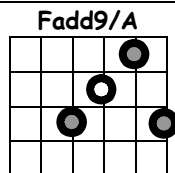

# Under The Weather

K T Tunstall

There are chords with scary names in this song - usually the more complicated the chord name the easier it is to play

Intro: Play twice

Under this national rain cloud

I'm getting soaked to the skin

### Bridge:

B7			Em			Am7			D		
----	--	--	----	--	--	-----	--	--	---	--	--

Feels like home

B7			Em			Am7			D		
----	--	--	----	--	--	-----	--	--	---	--	--

Feels like home

B7			Em			Am7			D		
----	--	--	----	--	--	-----	--	--	---	--	--

And I need somebody to hold

G			C5			G			C5		
---	--	--	----	--	--	---	--	--	----	--	--

When I turn out the light, you're out of sight

G			B7			Em			D			C5					
---	--	--	----	--	--	----	--	--	---	--	--	----	--	--	--	--	--