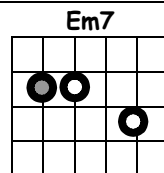

# Under The Weather

K T Tunstall

There are chords with scary names in this song - usually the more complicated the chord name the easier it is to play

Intro: Play twice

Under this national rain cloud

I'm getting soaked to the skin

### Bridge:

B7			Em			Am7			D		
----	--	--	----	--	--	-----	--	--	---	--	--

Feels like home

B7			Em			Am7			D		
----	--	--	----	--	--	-----	--	--	---	--	--

Feels like home

B7			Em			Am7			D		
----	--	--	----	--	--	-----	--	--	---	--	--

And I need somebody to hold

G			C5			G			C5		
---	--	--	----	--	--	---	--	--	----	--	--

When I turn out the light, you're out of sight

G			B7			Em			D			C5					
---	--	--	----	--	--	----	--	--	---	--	--	----	--	--	--	--	--