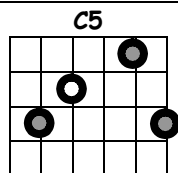

# Under The Weather

K T Tunstall

There are chords with scary names in this song - usually the more complicated the chord name the easier it is to play

Intro: Play twice

Under this national rain cloud

I'm getting soaked to the skin

### Bridge:

B7			Em			Am7			D		
----	--	--	----	--	--	-----	--	--	---	--	--

Feels like home

B7			Em			Am7			D		
----	--	--	----	--	--	-----	--	--	---	--	--

Feels like home

B7			Em			Am7			D		
----	--	--	----	--	--	-----	--	--	---	--	--

And I need somebody to hold

G			C5			G			C5		
---	--	--	----	--	--	---	--	--	----	--	--

When I turn out the light, you're out of sight

G			B7			Em			D			C5					
---	--	--	----	--	--	----	--	--	---	--	--	----	--	--	--	--	--