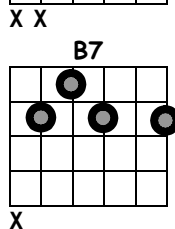

# Under The Weather

K T Tunstall

There are chords with scary names in this song - usually the more complicated the chord name the easier it is to play

Intro: Play twice

Under this national rain cloud

I'm getting soaked to the skin

And I need somebody to hold

G			C5			G			C5		
---	--	--	----	--	--	---	--	--	----	--	--

When I turn out the light, you're out of sight

G			B7			Em			D			C5					
---	--	--	----	--	--	----	--	--	---	--	--	----	--	--	--	--	--